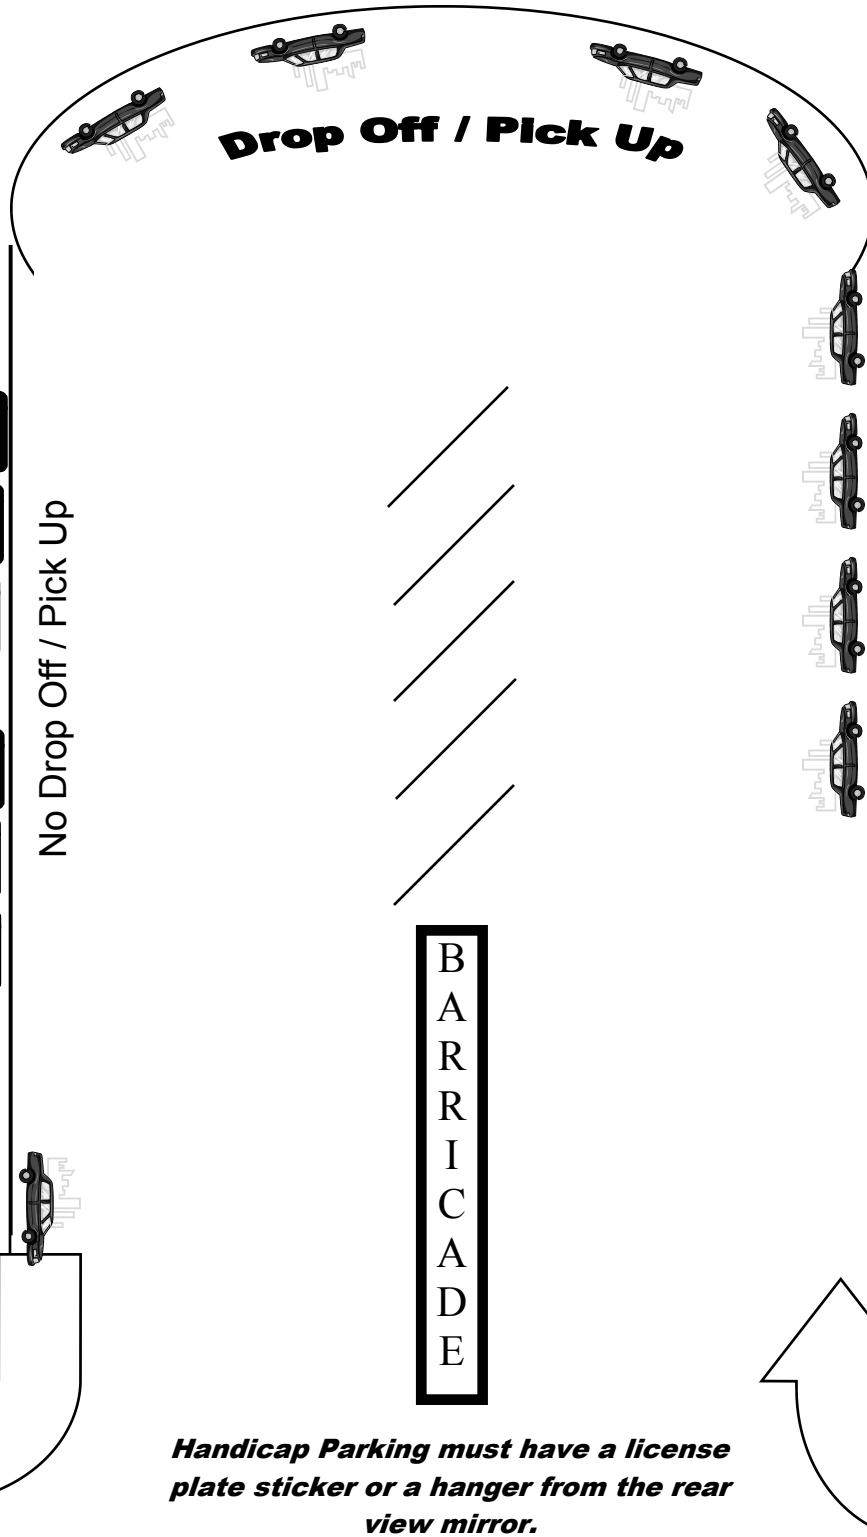

# MORNING TRAFFIC LOOP

***NO DROP-OFF OR PICK-UP IN FRONT OF SCHOOL. THE FRONT GATE WILL BE LOCKED!***

Church

School

**GYM**

Handicap Parking

No Drop Off / Pick Up

**B  
A  
R  
R  
I  
C  
A  
D  
E**

***Exit***  
Only at  
Kentucky  
Street

***Enter***  
Only at  
Virginia  
Street

***Handicap Parking must have a license plate sticker or a hanger from the rear view mirror.***

**Exit**  
Only at  
Kentucky  
Street

A-B

W-Z

***Handicap Parking must have  
a license plate sticker or a  
hanger from the rear view  
mirror.***

***Enter***  
Only at  
Virginia  
Street